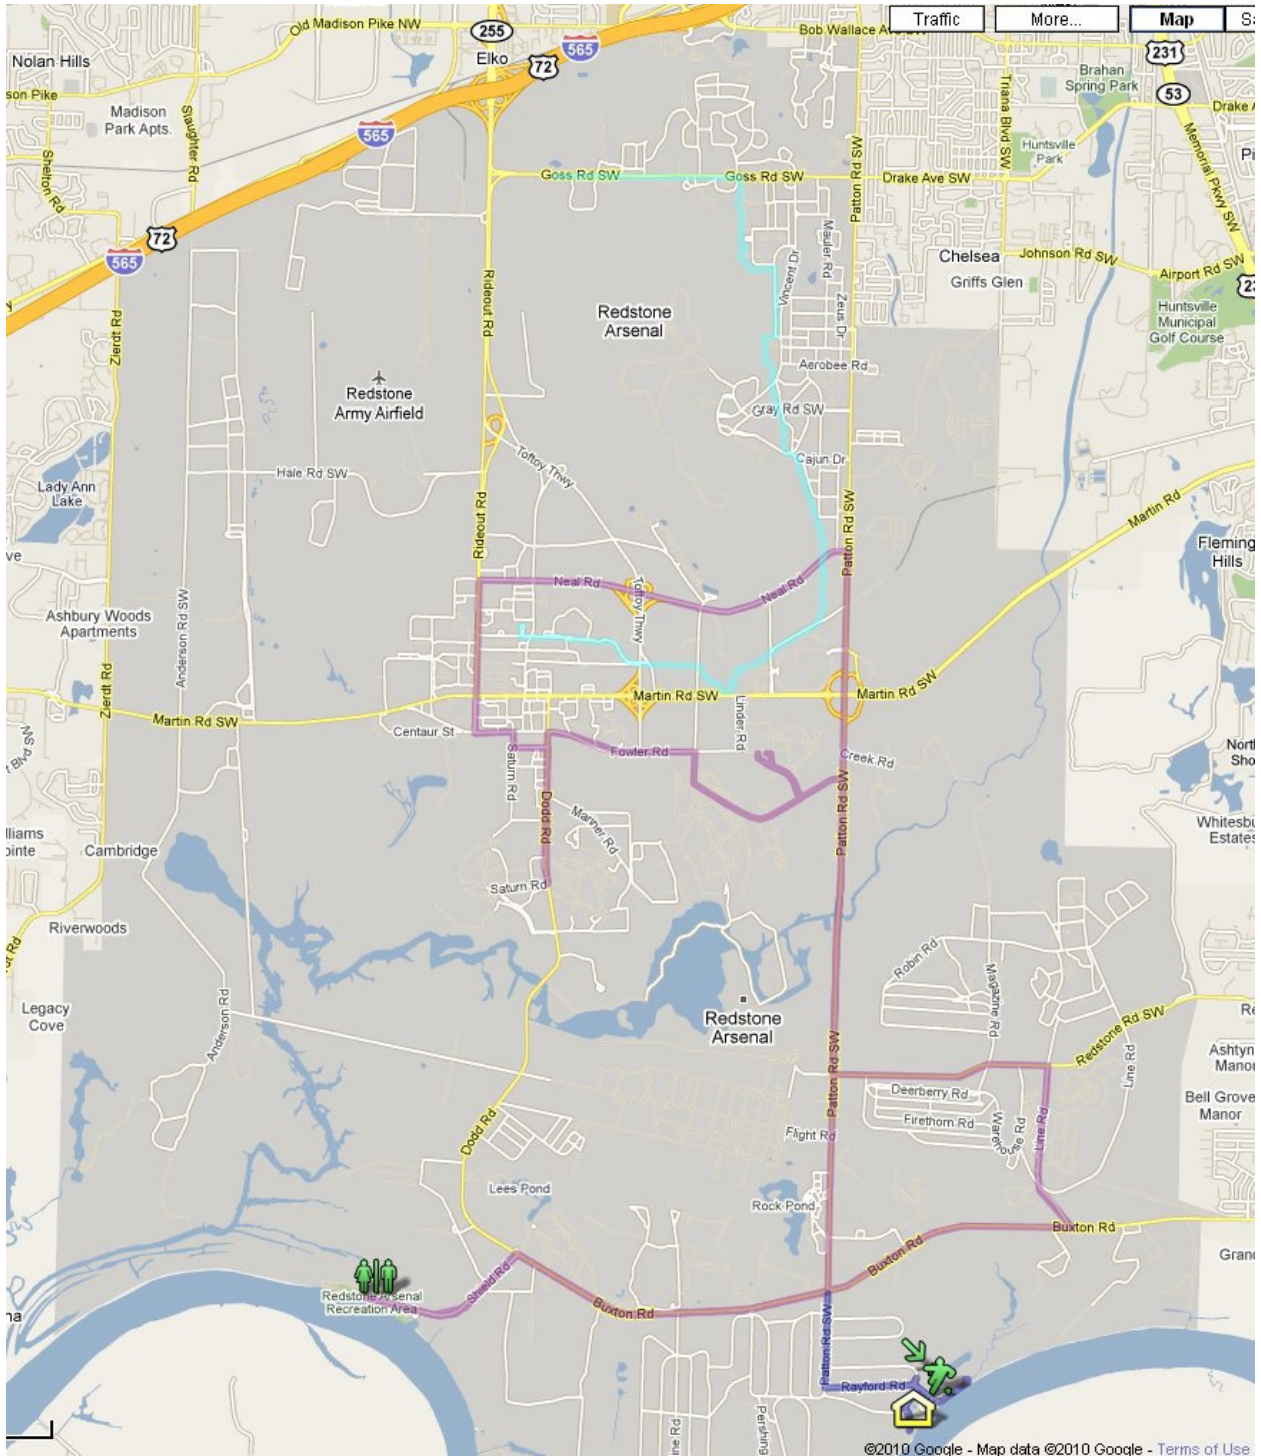

# Redstone Bicycle Routes

- - - - - Running & Bicycle Trail

- - - - - Bicycle Route (~28 mi.)

- - - - - Southeast Option (+5 mi.)